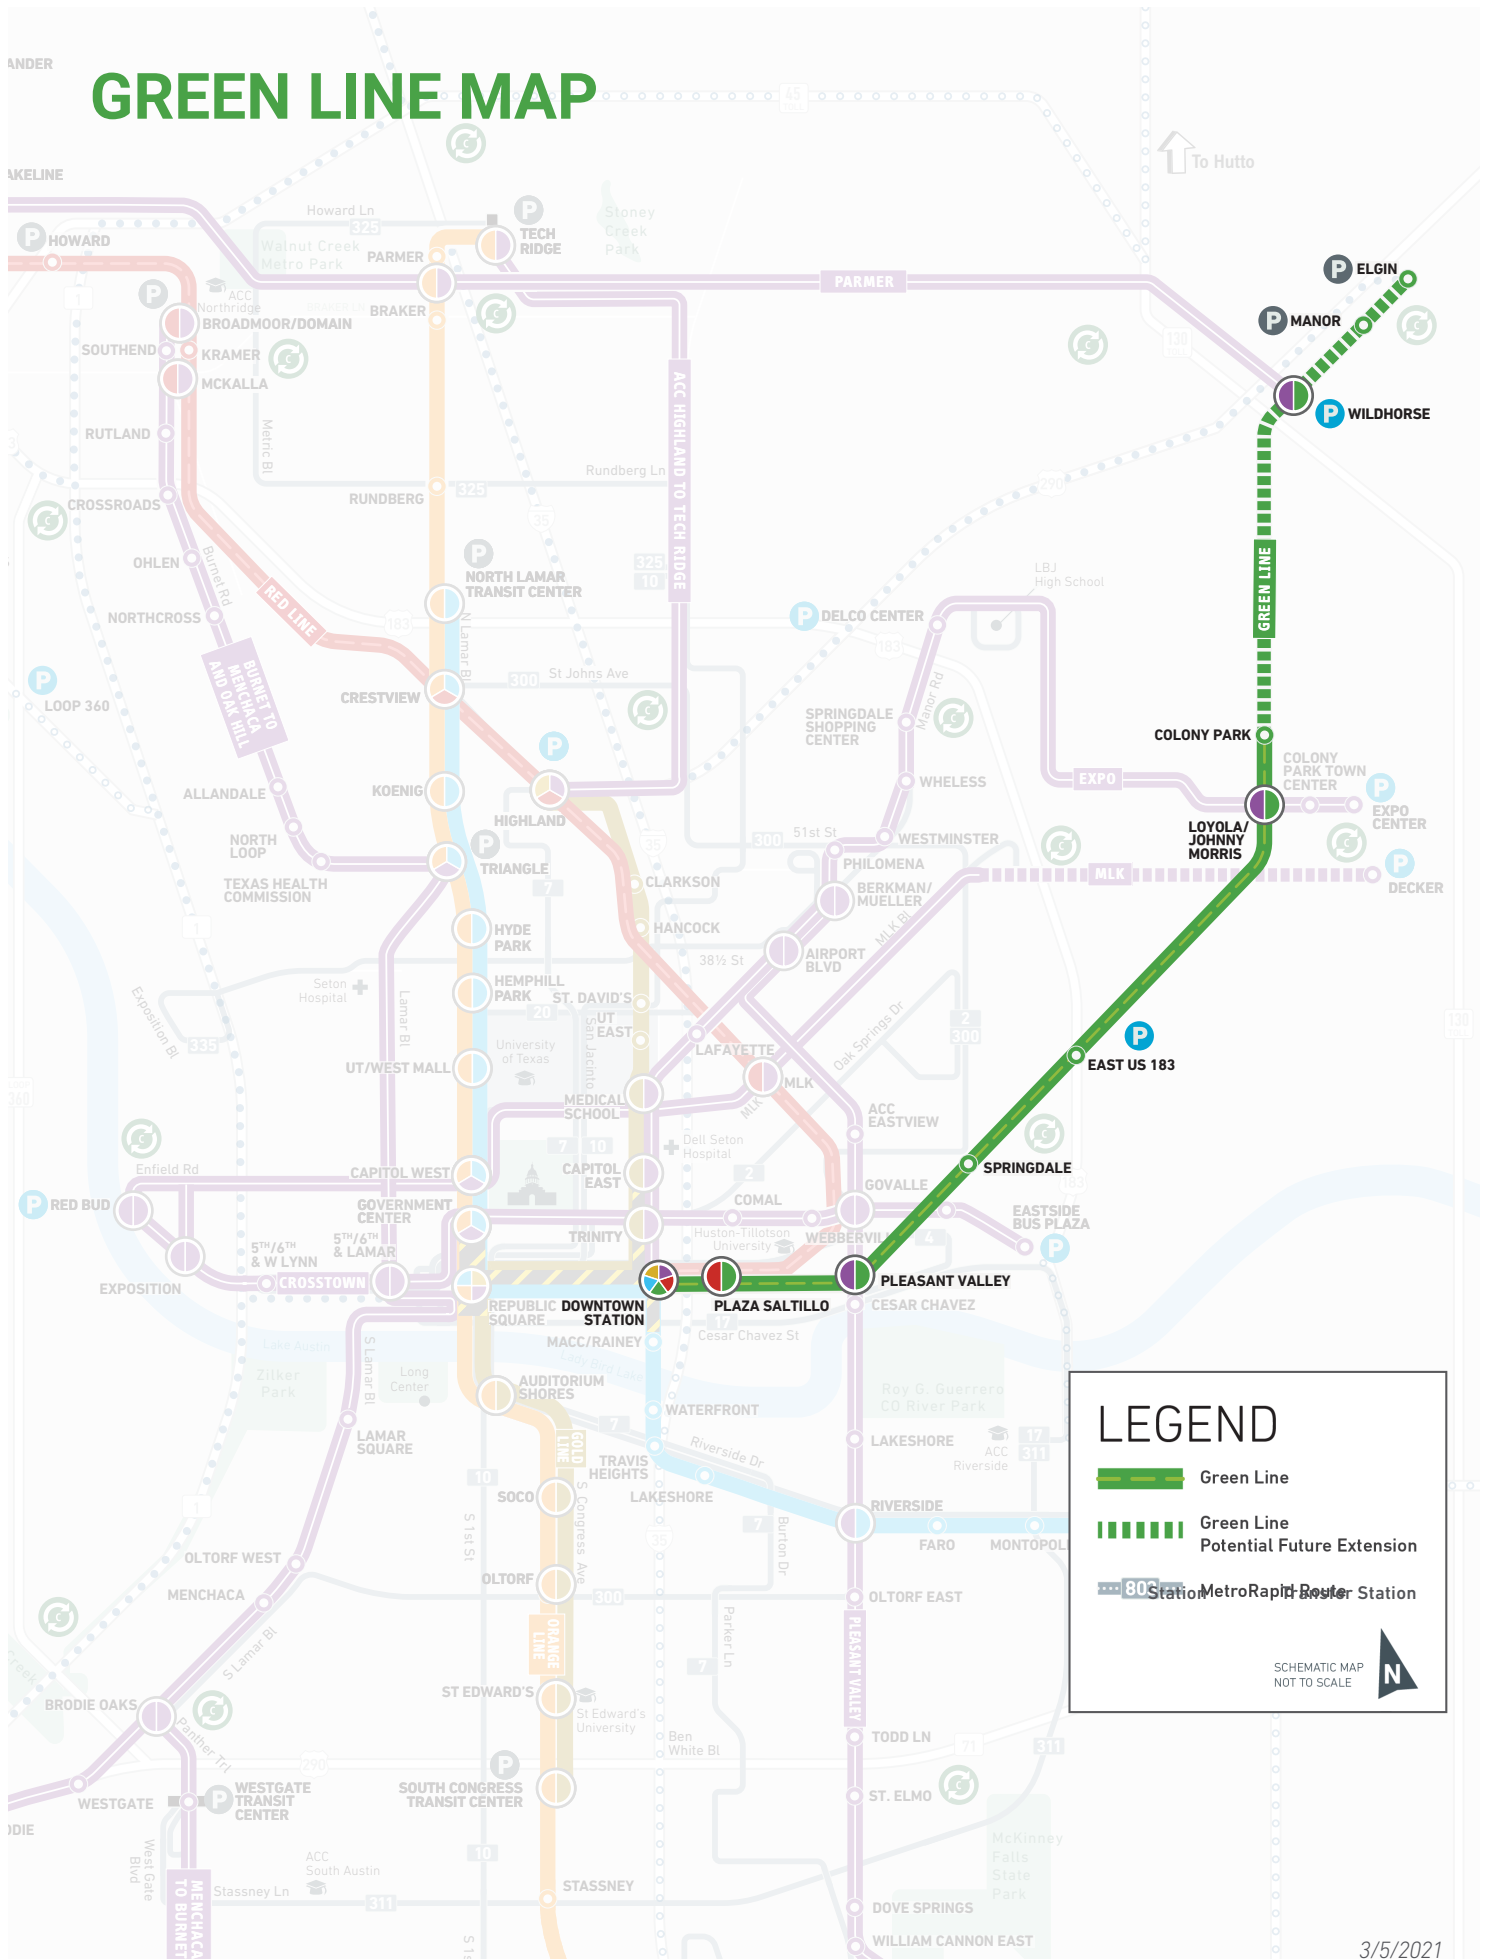

# GREEN LINE MAP

### LEGEND

- Green Line
- - - - - Green Line Potential Future Extension
- P Station Metro Rapid Route Station

SCHEMATIC MAP  
NOT TO SCALE